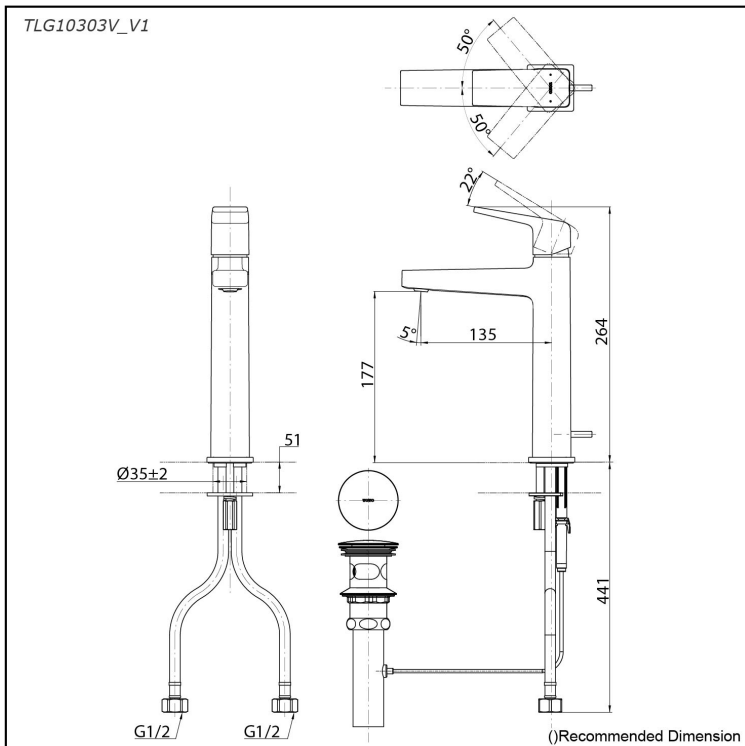

*GB Series
Single Lever Lavatory Faucet
(Semi-tall Vessel) (w/ Pop-up Waste)*

Features

- Stately squareness and beveled edges imbue a space with dignity
- Gently beveled with balanced highlights accentuate the shape of the gradually narrowing spout
- Easy Installation and Usage
- Long lasting, COMFORT GLIDE mechanism for a smooth operation
- The PVD finishes provides both beauty and strength, adding rich color to the bathroom space

Specifications

Material: Brass

Water Pressure: 0.05MPa~1.0MPa

Parts description

- **TLG10303V_V1**
Single Lever Lavatory Faucet
(w/ Pop-up Waste)

reddot winner 2020

Flow Rate

TLG10303V_V1