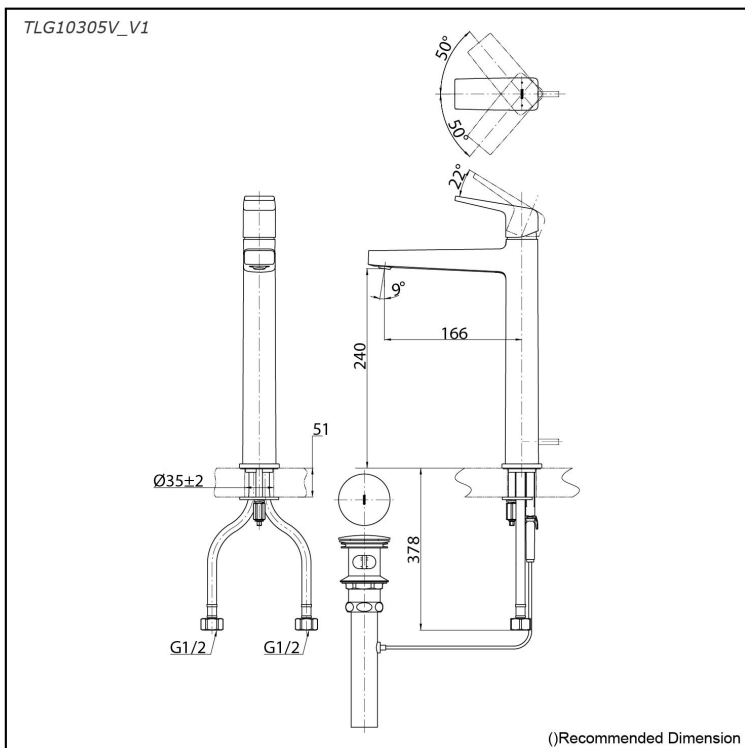

GB Series
Single Lever Lavatory Faucet
(Tall Vessel) (w/ Pop-up Waste)

Features

- Stately squareness and beveled edges imbue a space with dignity
- Gently beveled with balanced highlights accentuate the shape of the gradually narrowing spout
- Easy Installation and Usage
- Long lasting, COMFORT GLIDE mechanism for a smooth operation
- The PVD finishes provides both beauty and strength, adding rich color to the bathroom space

Specifications

Material: Brass

Water Pressure: 0.05MPa~1.0MPa

Parts description

- **TLG10305V_V1**
 Single Lever Lavatory Faucet
 (w/ Pop-up Waste)

reddot winner 2020

Flow Rate

TLG10305V_V1