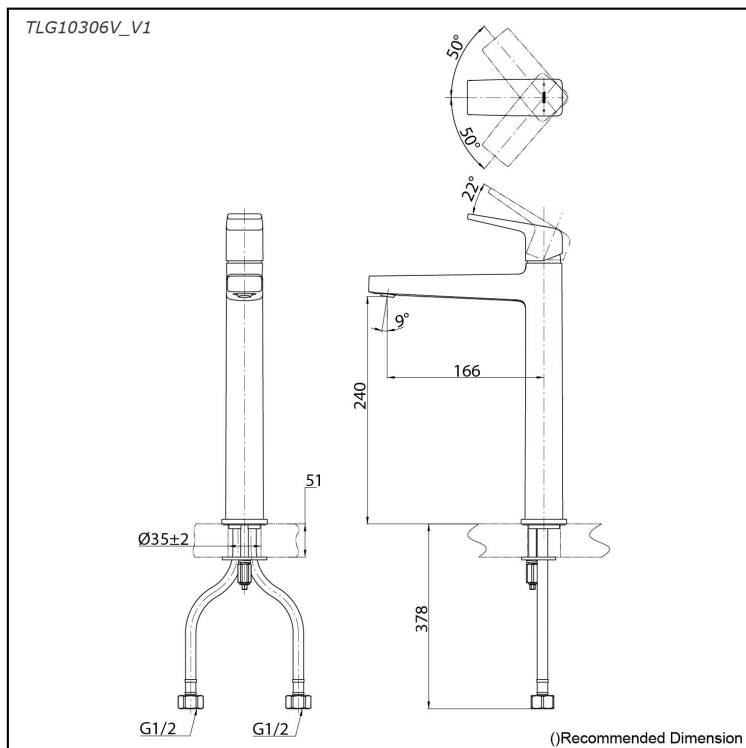

### Specifications

Material: Brass

Water Pressure: 0.05MPa~1.0MPa

### Parts description

- **TLG10306V\_V1**  
Single Lever Lavatory Faucet  
(w/o Pop-up Waste)

reddot winner 2020