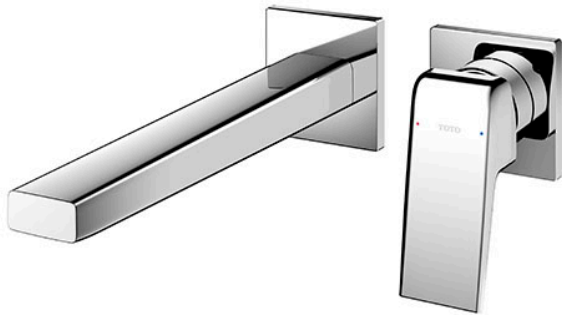

GB Series
 Wall-Mount Single Lever Lavatory Faucet
 (Long Spout) (w/o Pop-up Waste)

Features

- Stately squareness and beveled edges imbue a space with dignity
- Gently beveled with balanced highlights accentuate the shape of the gradually narrowing spout
- Easy Installation and Usage
- Long lasting, COMFORT GLIDE mechanism for a smooth operation
- The PVD finishes provides both beauty and strength, adding rich color to the bathroom space

Specifications

Material: Brass

Water Pressure: 0.05MPa~1.0MPa

Parts description

- **TLG10308BB**
 Wall Mount Single Lever Lavatory Faucet
 (Long Spout) (w/o Waste Fittings)

Flow Rate