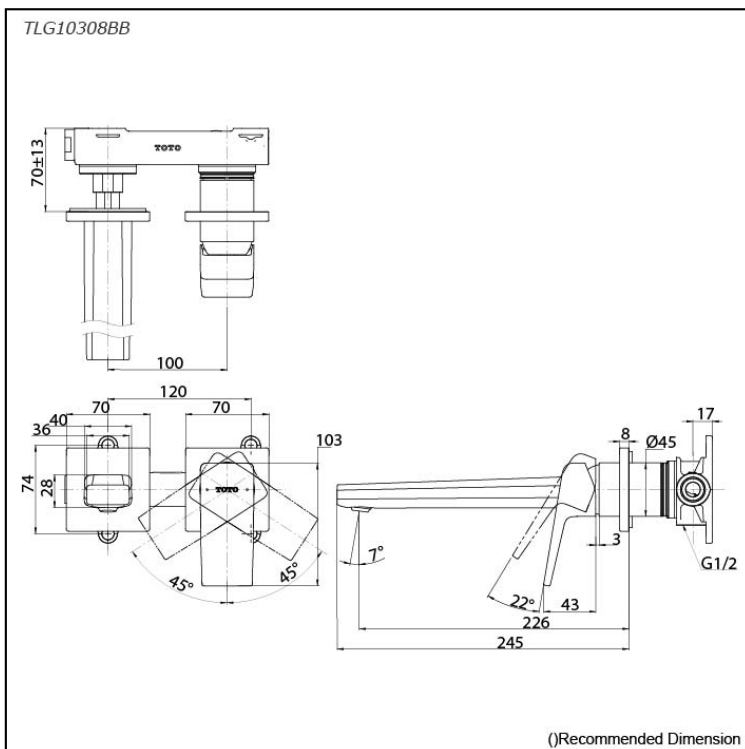

GB Series
 Wall-Mount Single Lever Lavatory Faucet
 (Long Spout) (w/o Pop-up Waste)

Features

- Stately squareness and beveled edges imbue a space with dignity
- Gently beveled with balanced highlights accentuate the shape of the gradually narrowing spout
- Easy Installation and Usage
- Long lasting, COMFORT GLIDE mechanism for a smooth operation
- The PVD finishes provides both beauty and strength, adding rich color to the bathroom space

Specifications

Material: Brass

Water Pressure: 0.05MPa~1.0MPa

Parts description

- **TLG10308BB**
 Wall Mount Single Lever Lavatory Faucet
 (Long Spout) (w/o Waste Fittings)

Flow Rate