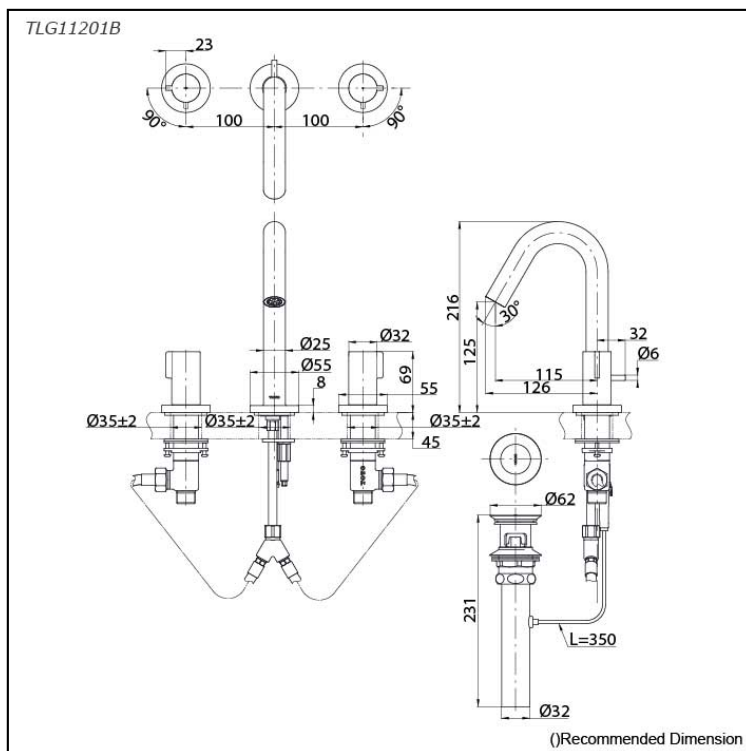

*GF Series
2 Handle Lavatory Faucet
(3-Holes) (w/ Pop-up Waste)*

Features

- Refined cylinder with fine finished inspire a high-end luxury feel
- Delicate workmanship develop a hairline and polished finish that generates a rich contrast in textures that provide delightful feel to the touch
- Easy Installation and Usage
- The PVD finishes provides both beauty and strength, adding rich color to the bathroom space

Specifications

Material: Brass

Water Pressure: 0.05MPa~1.0MPa

Parts description

- **TLG11201B**
2 Handle Lavatory Faucet (3-Holes)
(w/ Pop-up Waste)

Flow Rate

TLG11201B