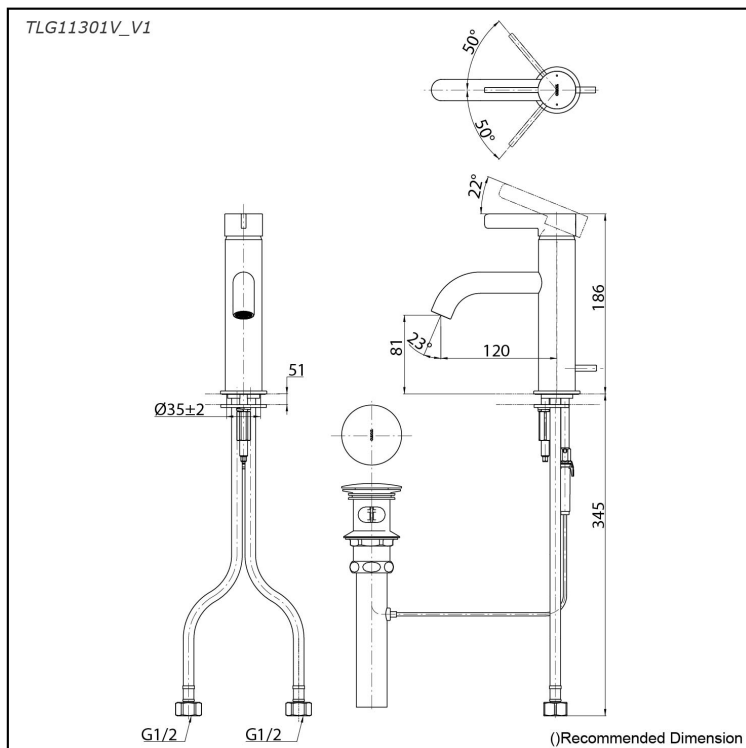

GF Series
Single Lever Lavatory Faucet
(w/ Pop-up Waste)

Features

- Refined cylinder with fine finished inspire a high-end luxury feel
- Delicate workmanship develop a hairline and polished finish that generates a rich contrast in textures that provide delightful feel to the touch
- Easy Installation and Usage
- Long lasting, COMFORT GLIDE mechanism for a smooth operation
- The PVD finishes provides both beauty and strength, adding rich color to the bathroom space

Specifications

Material: Brass

Water Pressure: 0.05MPa~1.0MPa

Parts description

- **TLG11301V_V1**
Single Lever Lavatory Faucet
(w/ Pop-up Waste)

reddot winner 2020

Flow Rate

TLG11301V_V1