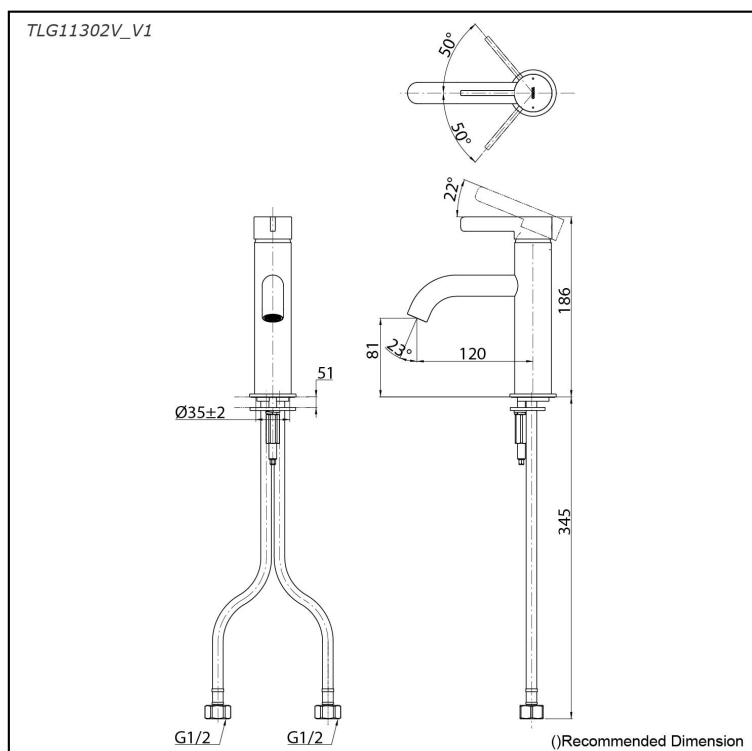

Specifications

Material: Brass

Water Pressure: 0.05MPa~1.0MPa

Parts description

- **TLG11302V_V1**
Single Lever Lavatory Faucet
(w/o Pop-up Waste)

reddot winner 2020

Flow Rate

TLG11302V_V1