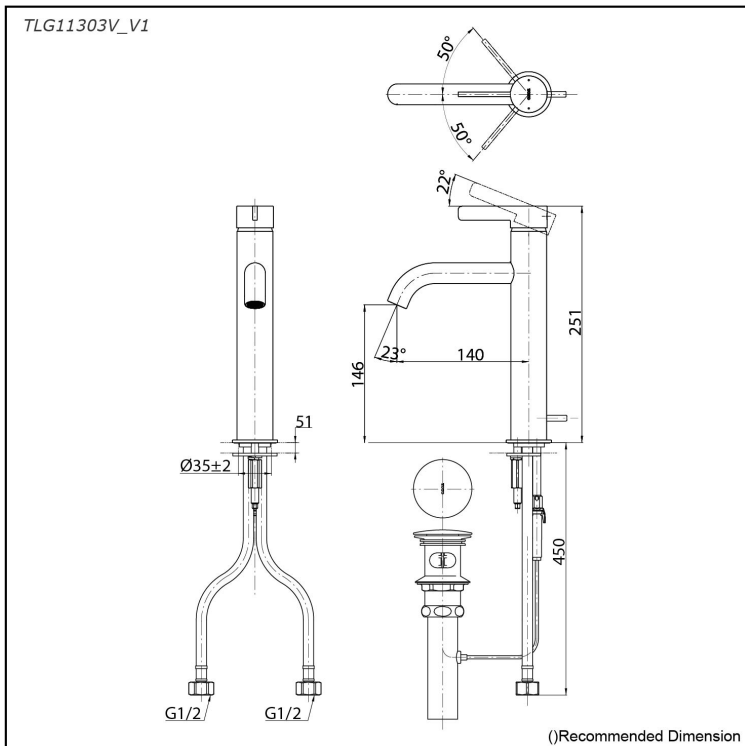

*GF Series
Single Lever Lavatory Faucet
(Semi-tall Vessel) (w/ Pop-up Waste)*

Features

- Refined cylinder with fine finished inspire a high-end luxury feel
- Delicate workmanship develop a hairline and polished finish that generates a rich contrast in textures that provide delightful feel to the touch
- Easy Installation and Usage
- Long lasting, COMFORT GLIDE mechanism for a smooth operation
- The PVD finishes provides both beauty and strength, adding rich color to the bathroom space

Specifications

Material: Brass

Water Pressure: 0.05MPa~1.0MPa

Parts description

- **TLG11303V_V1**
Single Lever Lavatory Faucet
(w/ Pop-up Waste)

reddot winner 2020

Flow Rate

TLG11303V_V1