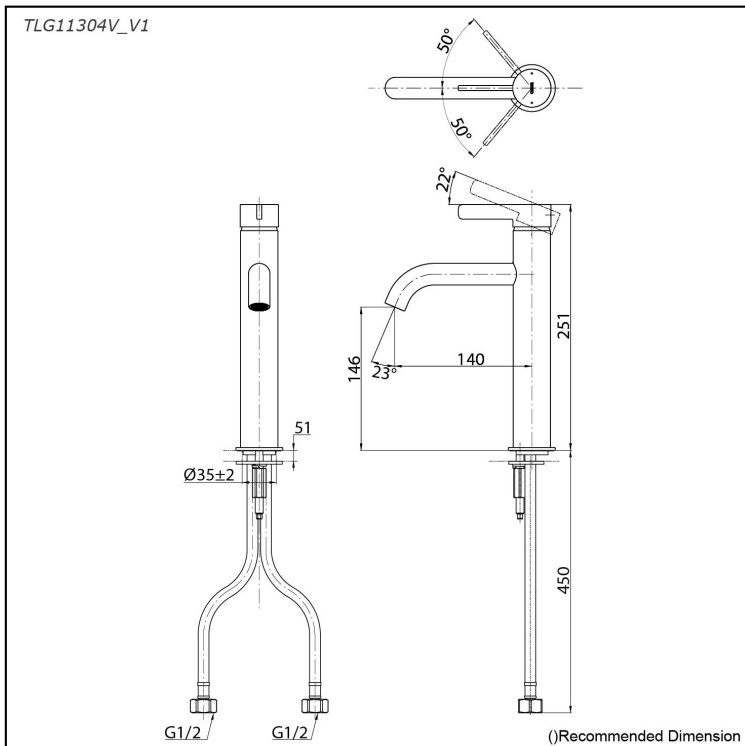

### Specifications

Material: Brass

Water Pressure: 0.05MPa~1.0MPa

### Parts description

- **TLG11304V\_V1**  
Single Lever Lavatory Faucet  
(w/o Pop-up Waste)

reddot winner 2020