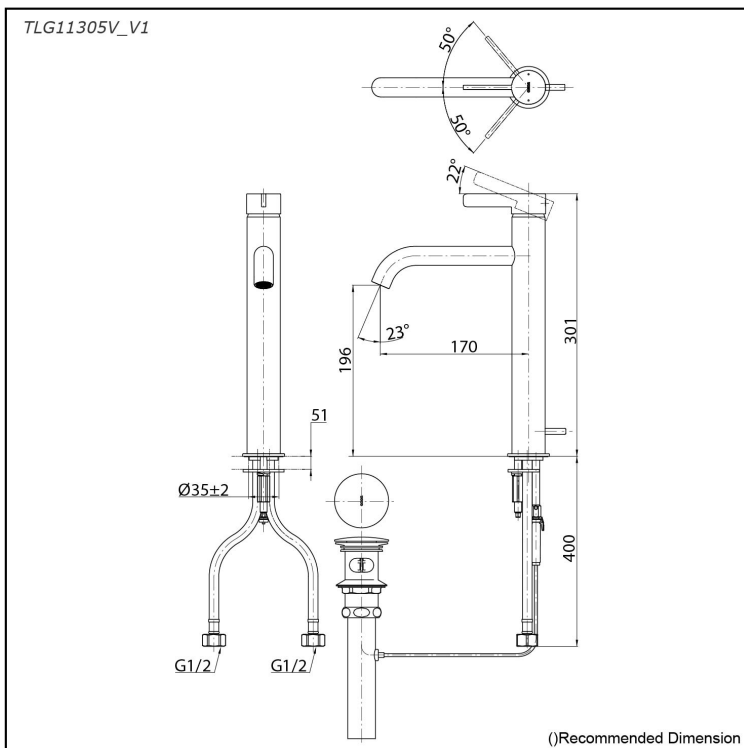

### Specifications

Material: Brass

Water Pressure: 0.05MPa~1.0MPa

### Parts description

- **TLG11305V\_V1**  
Single Lever Lavatory Faucet  
(w/ Pop-up Waste)

reddot winner 2020