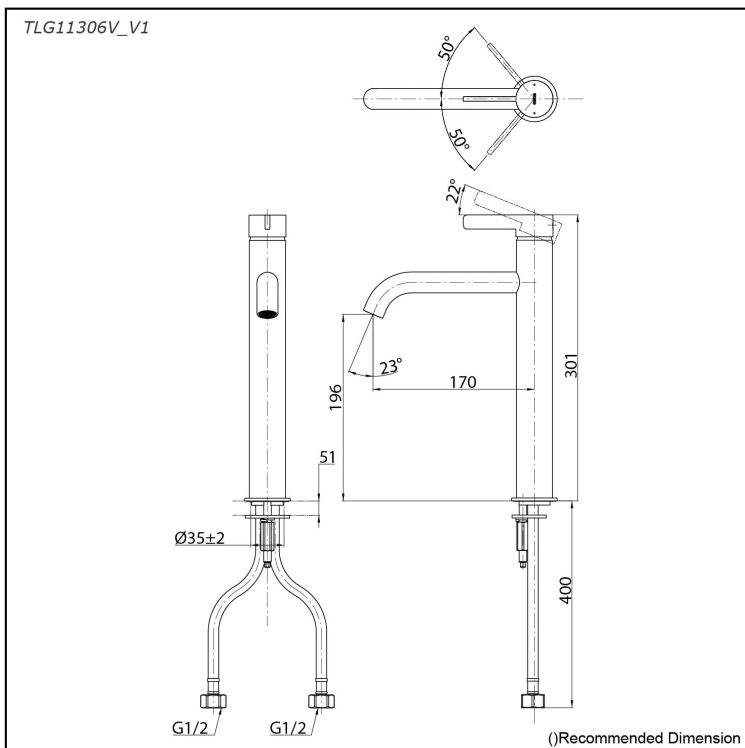

### Specifications

Material: Brass

Water Pressure: 0.05MPa~1.0MPa

### Parts description

- **TLG11306V\_V1**  
Single Lever Lavatory Faucet  
(w/o Pop-up Waste)

reddot winner 2020