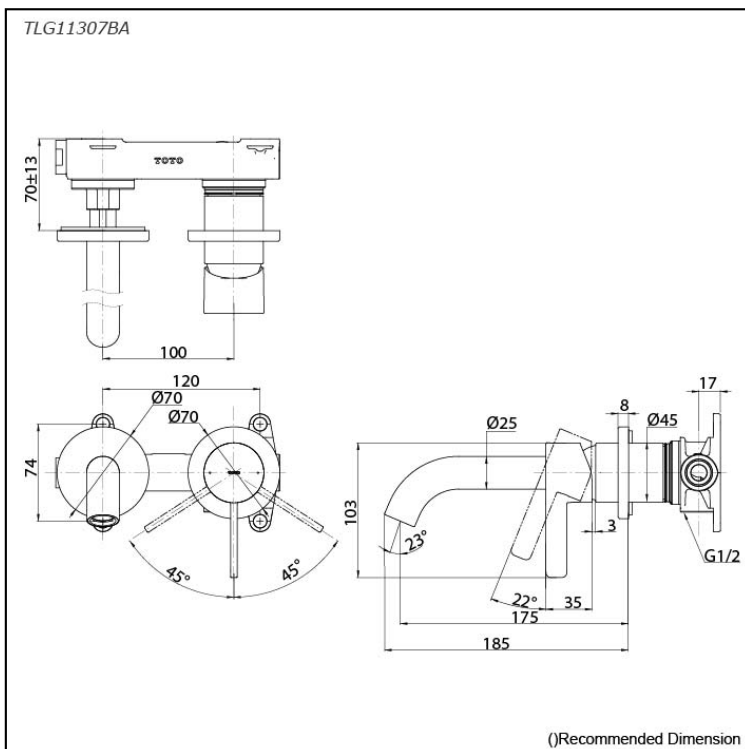

### Specifications

Material: Brass  
 Water Pressure: 0.05MPa~1.0MPa

### Parts description

- **TLG11307BA**  
 Wall Mount Single Lever Lavatory Faucet  
 (Short Spout) (w/o Waste Fittings)