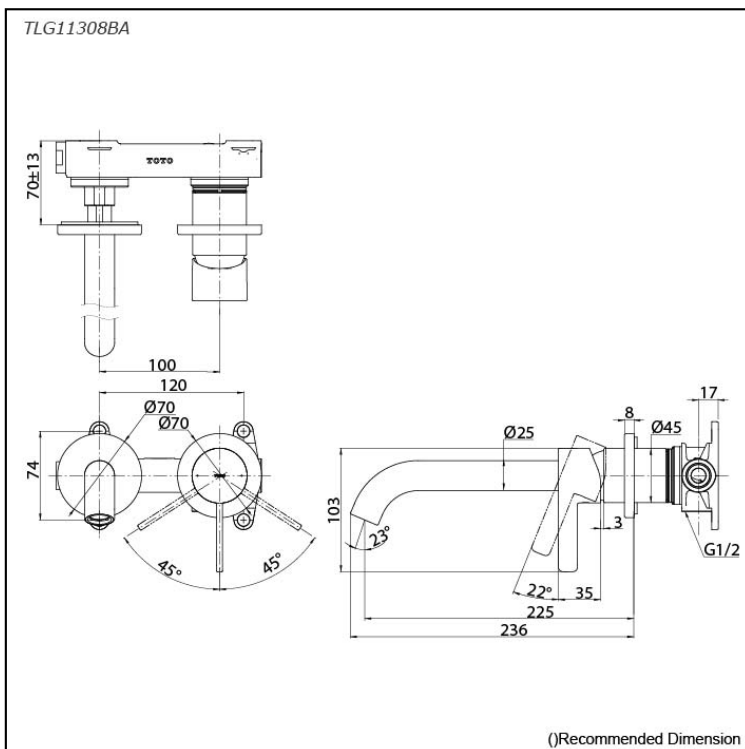

### Specifications

Material: Brass  
 Water Pressure: 0.05MPa~1.0MPa

### Parts description

- **TLG11308BA**  
 Wall Mount Single Lever Lavatory Faucet  
 (Long Spout) (w/o Waste Fittings)