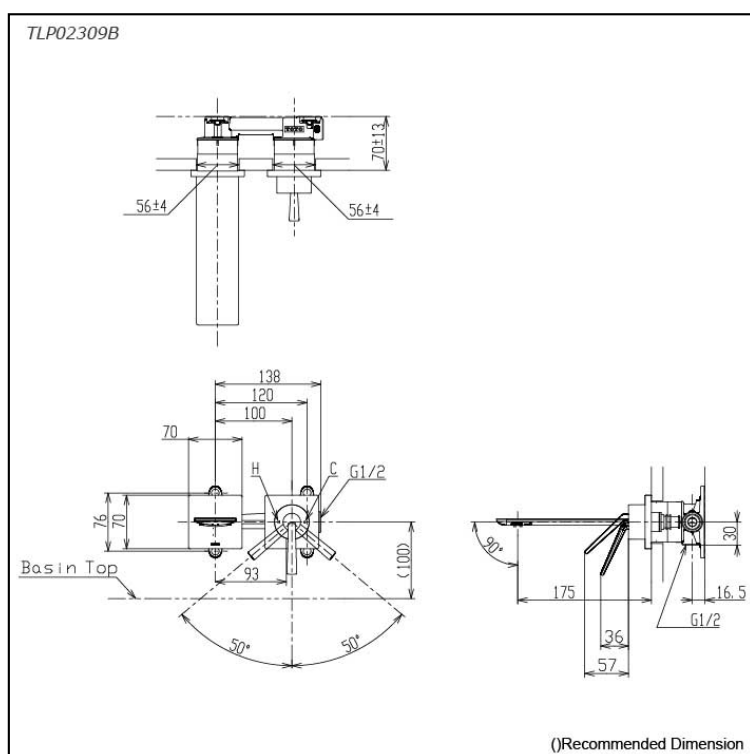

ZL Series
 Wall-Mount Single Lever Lavatory Faucet
 (Short Spout) (w/o Pop-up Waste)

Features

- Design Concept is Gorgeous and Organic
- TOTO original cartridge for smooth control
- The PVD finishes provides both beauty and strength, adding rich color to the bathroom space

Specifications

Material: Stainless Steel
 Water Pressure: 0.05MPa~1.0MPa

Parts description

- **TLP02309B**
 Wall-Mount Single Lever Lavatory Faucet
 (Short Spout) (w/o Waste Fittings)

Flow Rate

TLP02309B