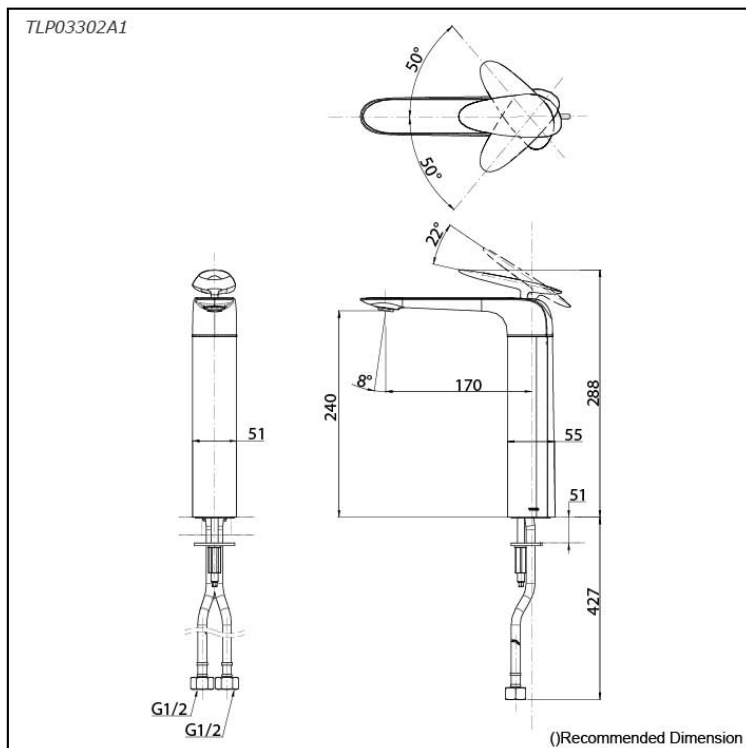

Specifications

Material: Brass

Water Pressure: 0.05MPa~1.0MPa

Parts description

- **TLP03302A1**
Single Lever Lavatory Faucet
(w/o Pop-up Waste)

reddot award 2019
winner

Flow Rate

TLP03302A1