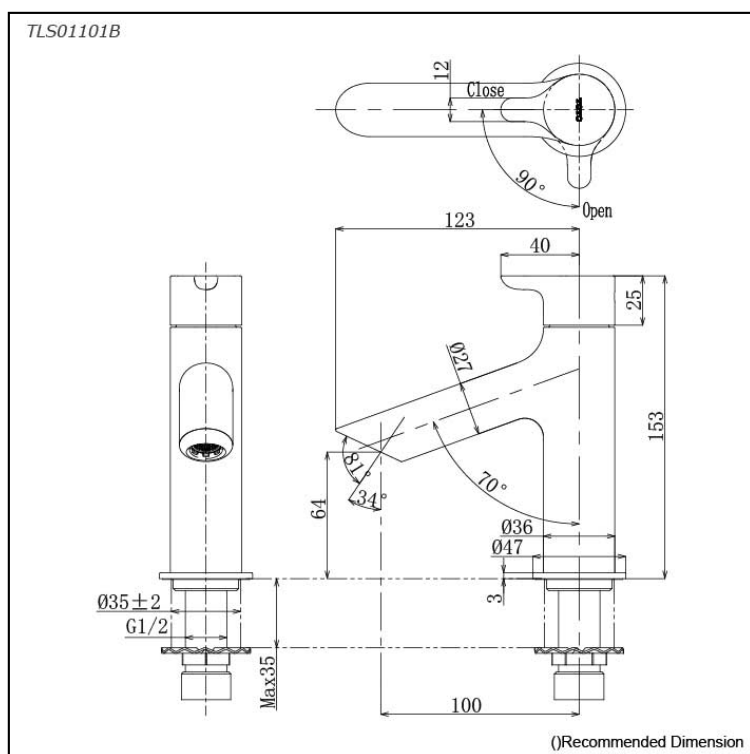

LB Series
Lavatory Faucet
(Cold Water Only)

Features

- Design Concept is Life and Branch
- TOTO original cartridge for smooth control
- High corrosion resistance plating
- TOTO aerated water technology, ECOCAP adds air to the water to achieve full water jet with less amount of water usage.

Specifications

Finish: Chrome

Material: Brass

Parts description

- **TLS01101B**
Lavatory Faucet (Cold Water Only)

Flow Rate

TLS01101B