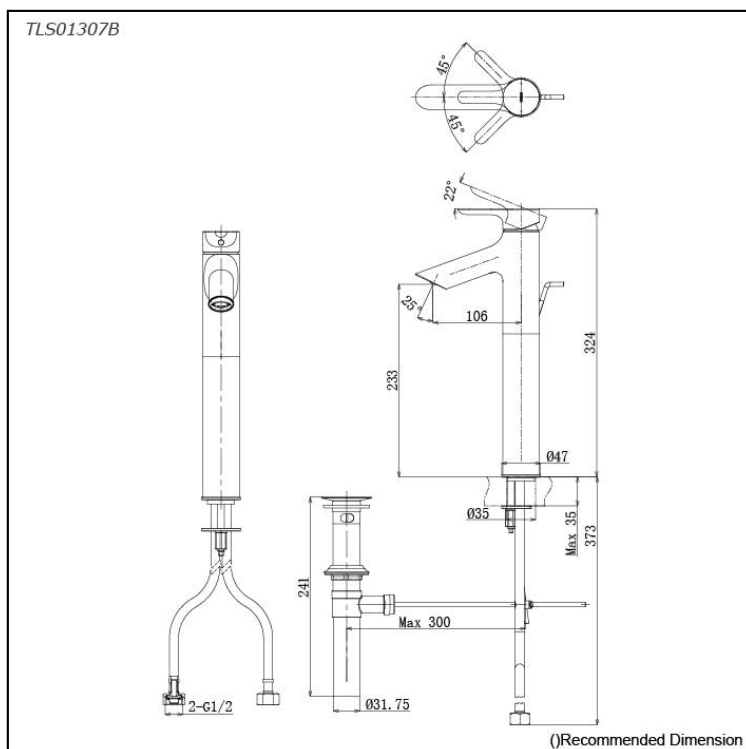

*LB Series
Single Lever Lavatory Faucet
(Tall Vessel)
(w/ Pop-up Waste)*

Features

- Design Concept is Life and Branch
- TOTO original cartridge for smooth control
- High corrosion resistance plating
- TOTO aerated water technology, ECOCAP adds air to the water to achieve full water jet with less amount of water usage.

Specifications

Finish: Chrome
Material: Brass
Water Pressure: 0.05MPa~1.0MPa

Parts description

- **TLS01307B**
Single Lever Lavatory Faucet (Tall Vessel)
(w/ Pop-up Waste)

Flow Rate

TLS01307B