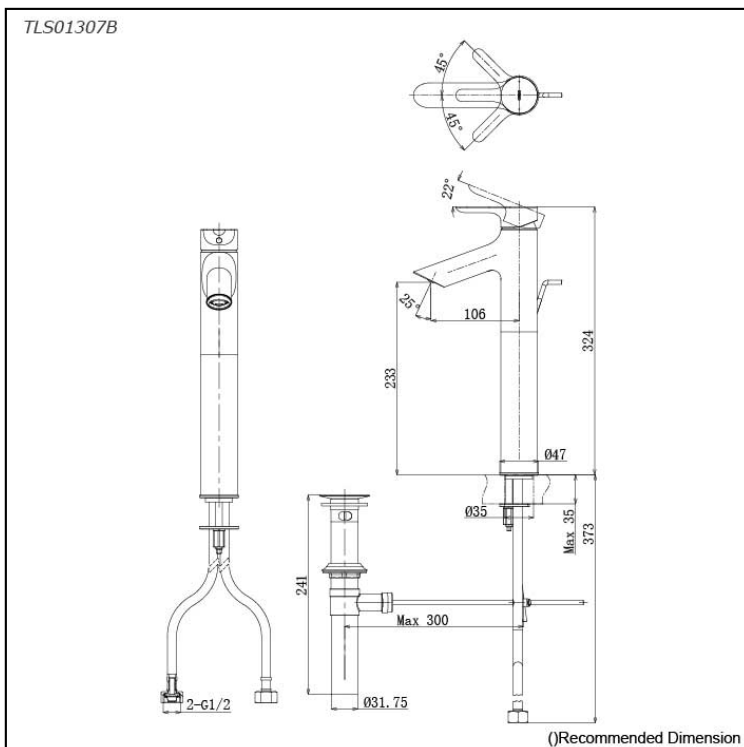

*LB Series
Single Lever Lavatory Faucet
(Tall Vessel)
(w/ Pop-up Waste)*

Features

- Design Concept is Life and Branch
- TOTO original cartridge for smooth control
- High corrosion resistance plating
- TOTO aerated water technology, ECOCAP adds air to the water to achieve full water jet with less amount of water usage.

Specifications

Finish: Chrome
Material: Brass
Water Pressure: 0.05MPa~1.0MPa

Parts description

- **TLS01307B**
Single Lever Lavatory Faucet (Tall Vessel)
(w/ Pop-up Waste)

Flow Rate

TLS01307B