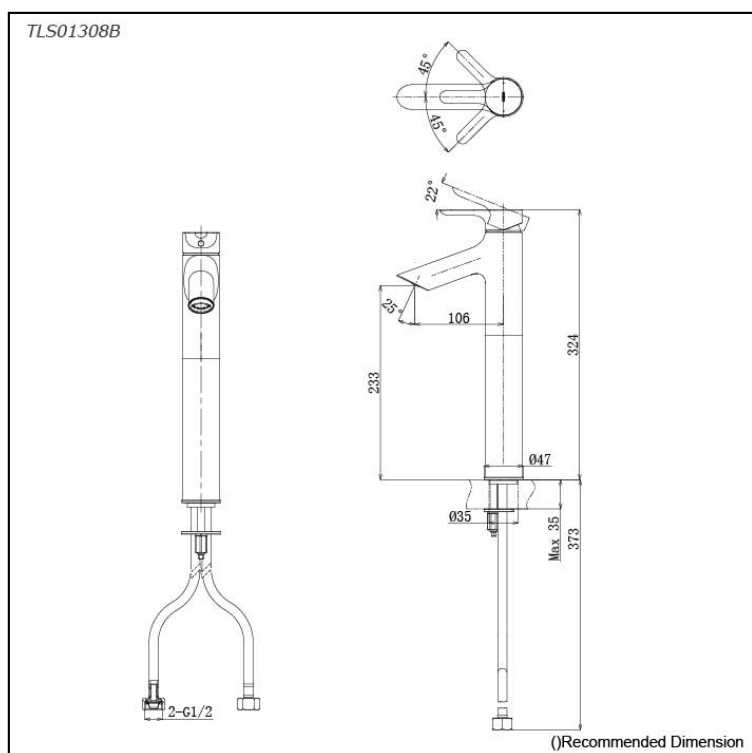

LB Series
Single Lever Lavatory Faucet
(Tall Vessel)
(w/o Pop-up Waste)

Features

- Design Concept is Life and Branch
- TOTO original cartridge for smooth control
- High corrosion resistance plating
- TOTO aerated water technology, ECOCAP adds air to the water to achieve full water jet with less amount of water usage.

Specifications

Finish: Chrome
Material: Brass
Water Pressure: 0.05MPa~1.0MPa

Parts description

- **TLS01308B**
Single Lever Lavatory Faucet (Tall Vessel)
(w/o Pop-up Waste)

Flow Rate

TLS01308B