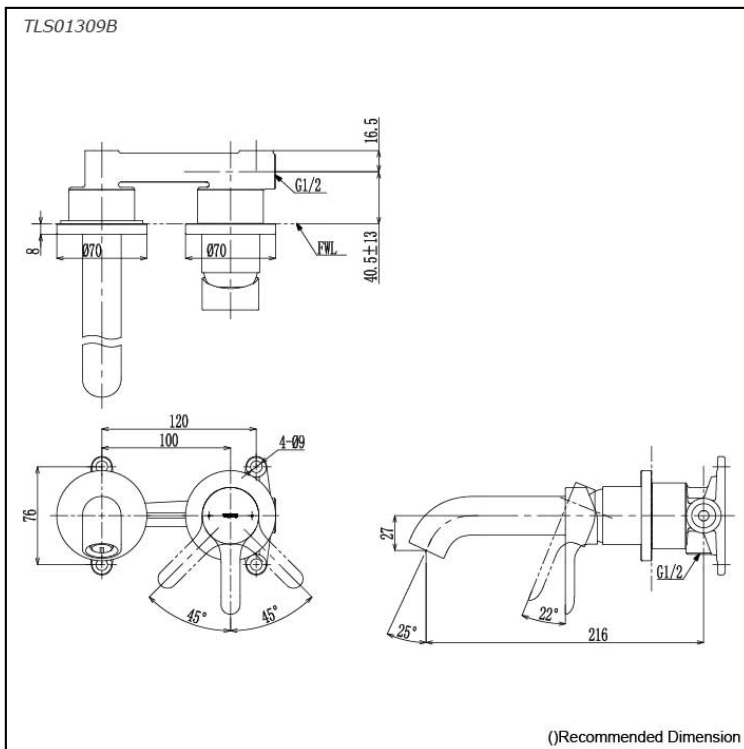

LB Series
 Wall-Mount Single Lever Lavatory Faucet
 (Short Spout) (w/o Pop-up Waste)

Features

- Design Concept is Life and Branch
- TOTO original cartridge for smooth control
- High corrosion resistance plating
- TOTO aerated water technology, ECOCAP adds air to the water to achieve full water jet with less amount of water usage.

Specifications

Finish: Chrome
 Material: Brass
 Water Pressure: 0.05MPa~1.0MPa

Parts description

- **TLS01309B**
 Wall-Mount Single Lever Lavatory Faucet
 (Short Spout) w/o waste fitting

Flow Rate

TLS01309B