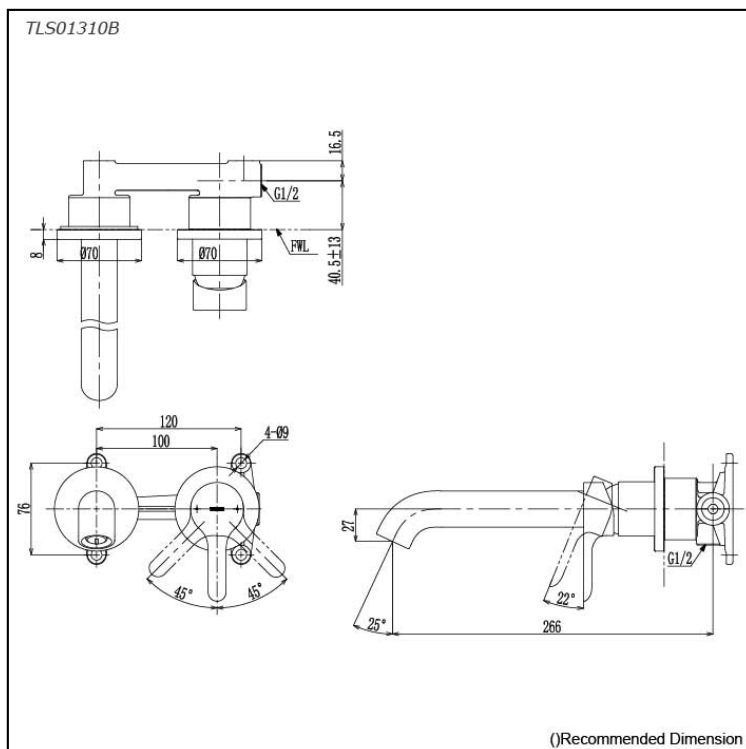

LB Series
 Wall-Mount Single Lever Lavatory Faucet
 (Long Spout) (w/o Pop-up Waste)

Features

- Design Concept is Life and Branch
- TOTO original cartridge for smooth control
- High corrosion resistance plating
- TOTO aerated water technology, ECOCAP adds air to the water to achieve full water jet with less amount of water usage.

Specifications

Finish: Chrome
 Material: Brass
 Water Pressure: 0.05MPa~1.0MPa

Parts description

- **TLS01310B**
 Wall-Mount Single Lever Lavatory Faucet
 (Long Spout) w/o waste fitting

Flow Rate

TLS01310B