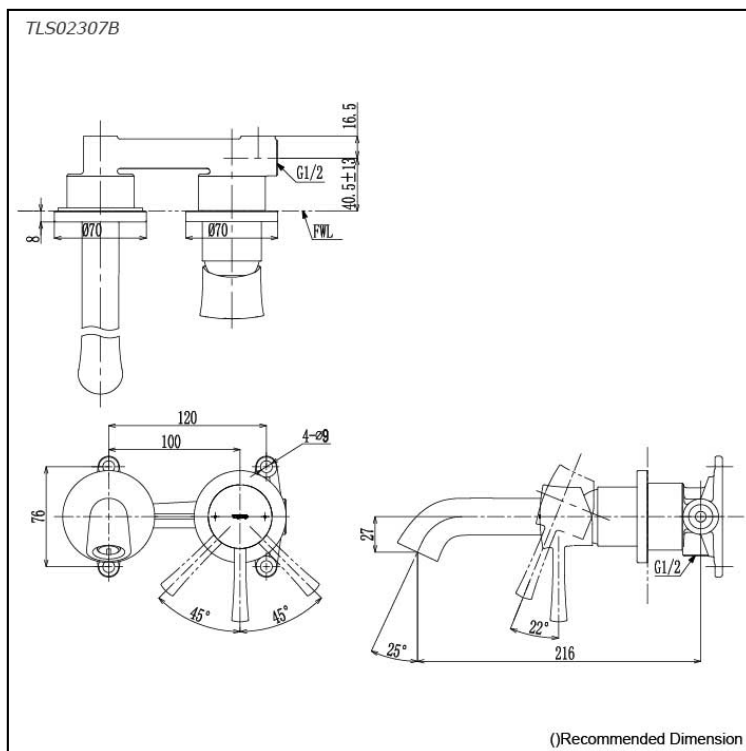

LN Series
 Wall-Mount Single Lever Lavatory Faucet
 (Short Spout) (w/o Pop-up Waste)

Features

- Design Concept is Life and Nostalgia
- TOTO original cartridge for smooth control
- High corrosion resistance plating
- TOTO aerated water technology, ECOCAP adds air to the water to achieve full water jet with less amount of water usage.

Specifications

Finish: Chrome
 Material: Brass
 Water Pressure: 0.05MPa~1.0MPa

Parts description

- **TLS02307B**
 Wall-Mount Single Lever Lavatory Faucet
 (Short Spout) w/o waste fitting

Flow Rate

TLS02307B