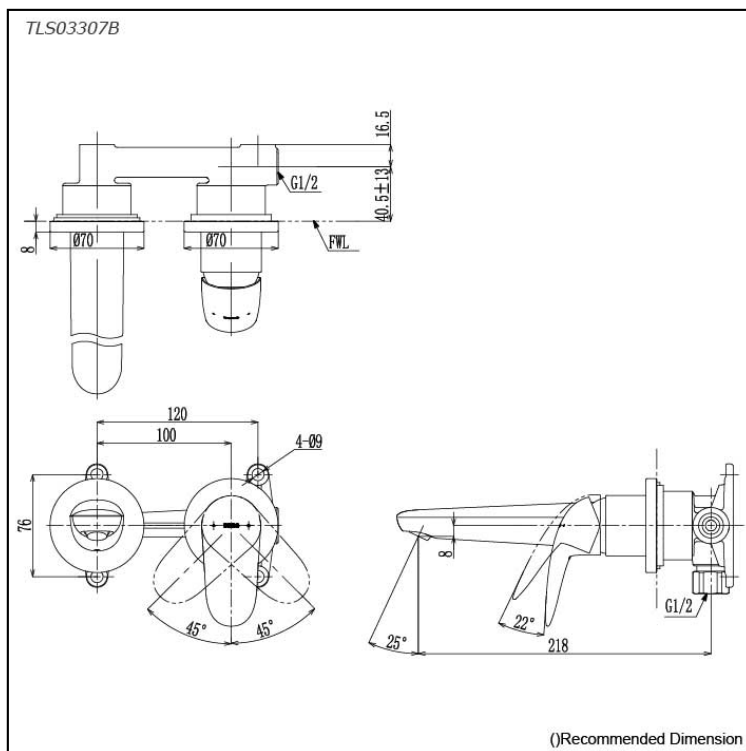

LC Series
 Wall-Mount Single Lever Lavatory Faucet
 (Short Spout) (w/o Pop-up Waste)

Features

- Design Concept is Life and Curve
- TOTO original cartridge for smooth control
- High corrosion resistance plating
- TOTO aerated water technology, ECOCAP adds air to the water to achieve full water jet with less amount of water usage.

Specifications

Finish: Chrome
 Material: Brass
 Water Pressure: 0.05MPa~1.0MPa

Parts description

- **TLS03307B**
 Wall-Mount Single Lever Lavatory Faucet
 (Short Spout) w/o waste fitting

Flow Rate

TLS03307B