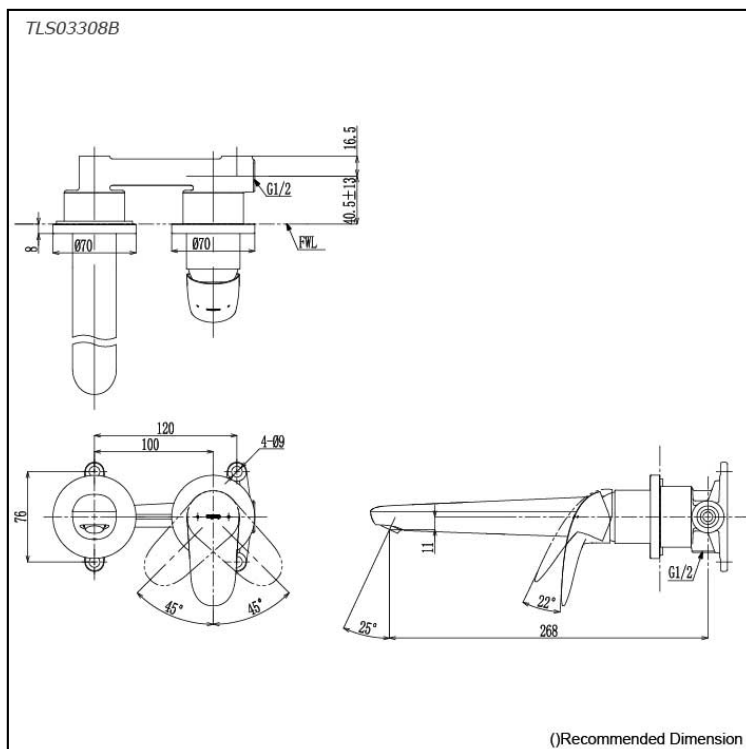

LC Series  
 Wall-Mount Single Lever Lavatory Faucet  
 (Long Spout) (w/o Pop-up Waste)

### Specifications

Finish: Chrome  
 Material: Brass  
 Water Pressure: 0.05MPa~1.0MPa

### Parts description

- **TLS03308B**  
 Wall-Mount Single Lever Lavatory Faucet  
 (Long Spout) w/o waste fitting

### Flow Rate

TLS03308B