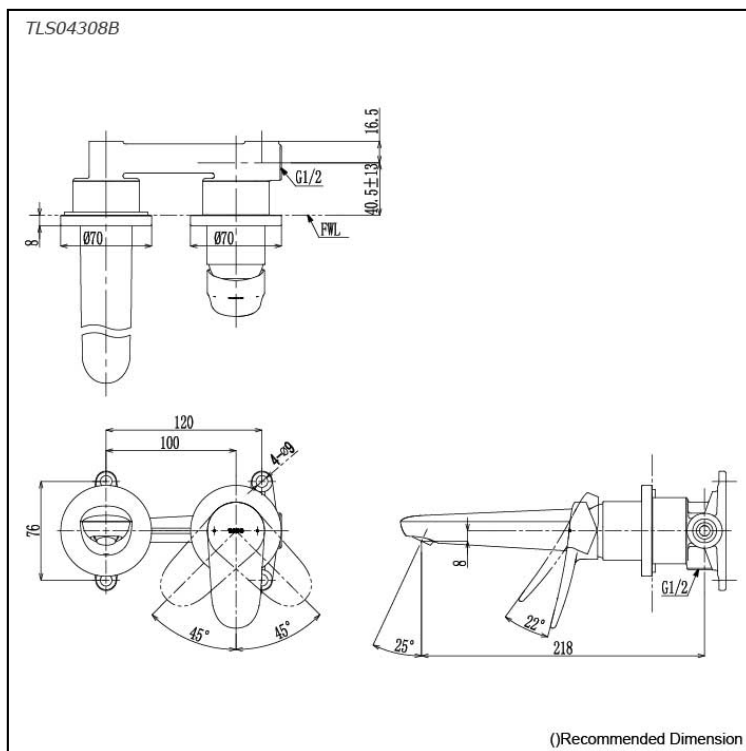

LF Series
 Wall-Mount Single Lever Lavatory Faucet
 (Short Spout) (w/o Pop-up Waste)

Features

- Design Concept is Life and Flex.
- TOTO original cartridge for smooth control
- High corrosion resistance plating
- TOTO aerated water technology, ECOCAP adds air to the water to achieve full water jet with less amount of water usage.

Specifications

Finish: Chrome
 Material: Brass
 Water Pressure: 0.05MPa~1.0MPa

Parts description

- **TLS04308B**
 Wall-Mount Single Lever Lavatory Faucet
 (Short Spout) w/o waste fitting

Flow Rate

TLS04308B