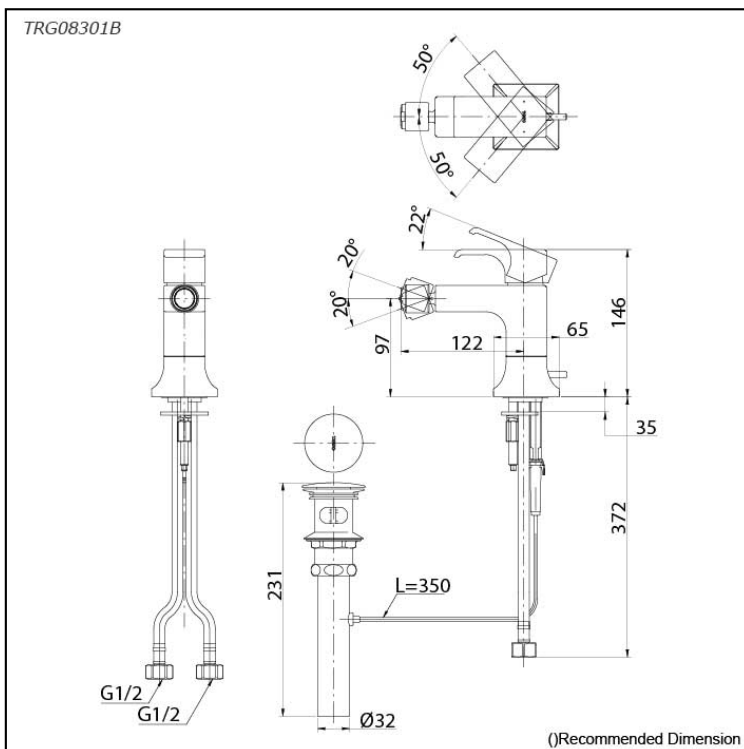

### Specifications

Material: Brass

Water Pressure: 0.05MPa~1.0MPa

### Parts description

- **TRG08301B**  
Bidet Faucet  
(w/ Pop-up Waste)

### Flow Rate

TRG08301B