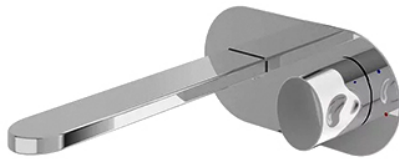

LE MUSE
 Wall Mounted Single Lever Lavatory Faucet
 (w/o Pop-up Waste)

Features

- Modern styling to complement the LE MUSE design suite
- Durable finishes
- Brass valve bodies

Specifications

Finish: Nickel Chrome
 Water Pressure: 0.05MPa~0.75MPa

Parts description

- **TX120LQBR**
 Wall Mounted Single Lever Lavatory Faucet
 (w/o Pop-up Waste)