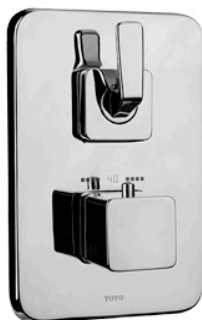

TOJA
 Thermostat Bath or Shower
 Mixer w/ Stop Valve

Features

- New design of modern elegance
- Easy Installation and Usage
- Durable finishes

Specifications

Water Pressure: 0.05Mpa ~ 0.75Mpa

Parts description

- **TX451STN**
 Thermostat Bath or Shower Mixer w/ Stop Valve