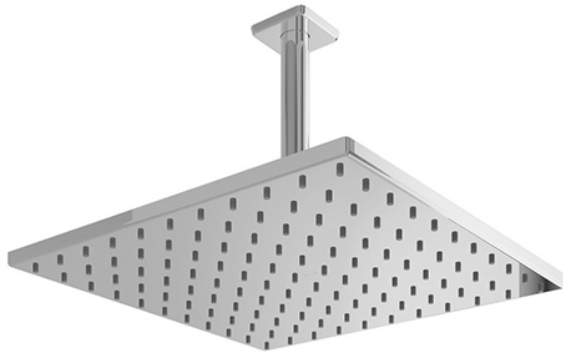

Fixed Shower Head  
(Ceiling Type)

### Features

- Classic Styling
- Simple profile with clean curves creates a neat environment
- Safety with anti-drop mechanism

### Specifications

Water Pressure: 0.05 Mpa ~ 1.0 Mpa

Shape: Square

Size: 300mm x 300mm

### Parts description

- **TX491SI**  
Fixed Shower Head (Ceiling Type)