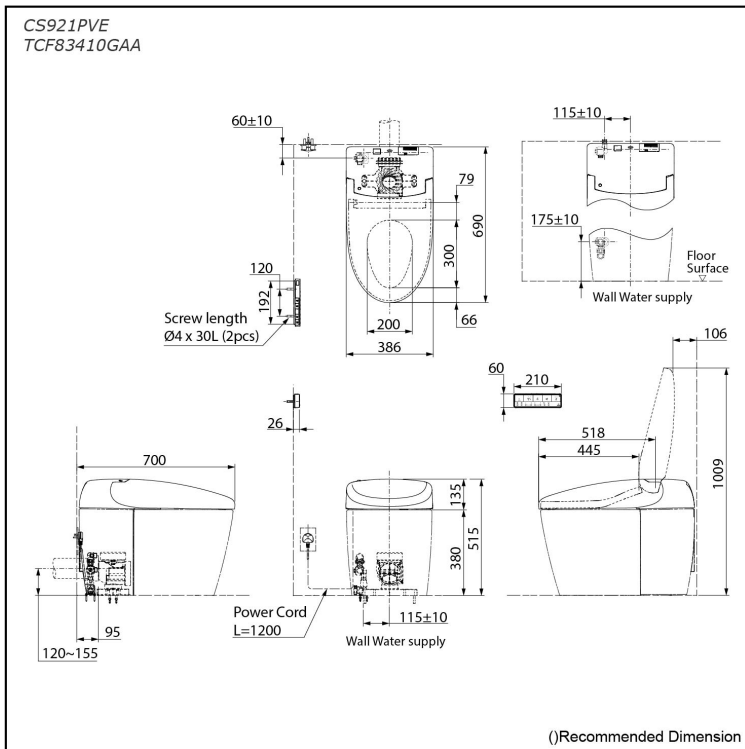

Colors

White (#NW1)