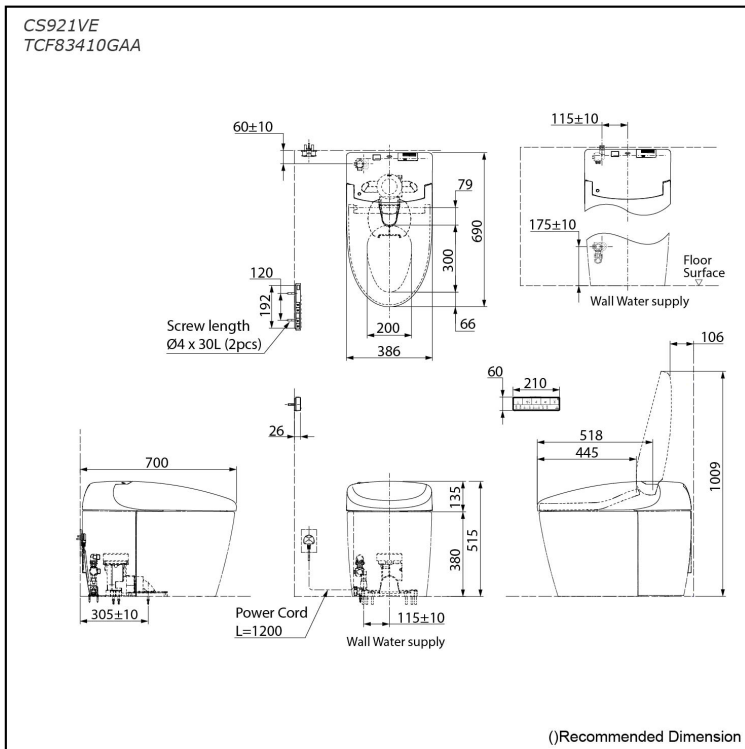

Specifications

Flush system:	TORNADO FLUSH
Water Use:	4.0L / 3.0L
Rough-in:	305 mm
Bowl Shape:	Elongated
Water Pressure:	0.05MPa~0.75MPa
Power Rating:	220~240V, 50/60Hz, 843~852W
Length of Power Cord:	1.2 m
Material:	Bowl -Vitreous China Seat & Cover -Plastic Remote Controller -Plastic
Size:	386Wx690Dx515H mm

Parts description

- **CS921VE**
Water Closet Bowl (S-Trap)
(Rough-in 305)
- **TCF83410GAA**
WASHLET unit

Optional Parts

- T53P100VR
Floor Flange

Colors

White (#NW1)

Important Note

- Do not use other water than allowed by the laws and ordinances of the region of use. Only use portable water.