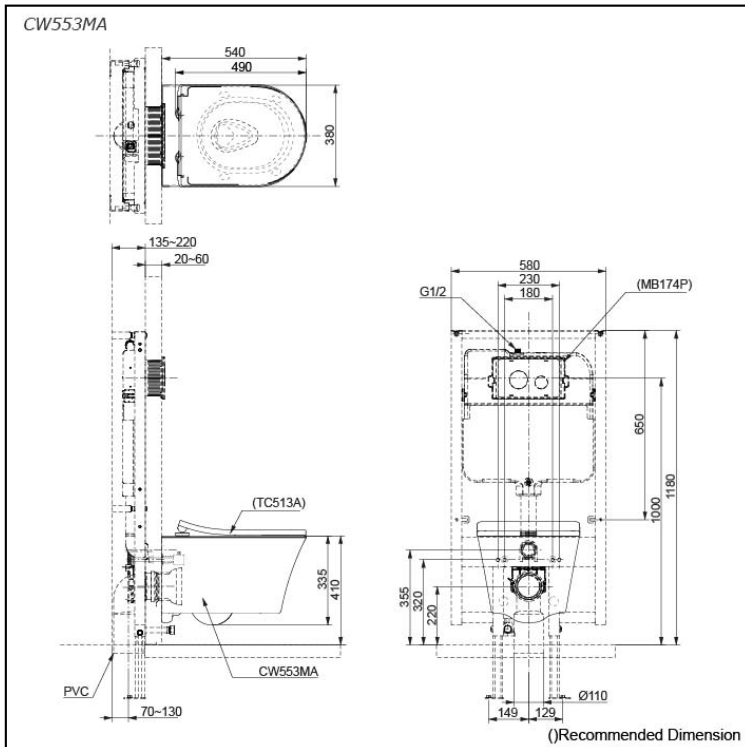

## WALL HUNG TOILET

## Specifications

Flush system:	TORNADO FLUSH
Water Use:	5.0L / 3.0L
Rough-in:	H=220 mm
Bowl Shape:	D-Shape
Water Pressure:	0.05MPa~0.75MPa
Size:	380Wx540Dx335H mm

## Parts description

Seat & Cover is **not included**.

- **CW553MA**  
D-Shape Wall Hung Closet Bowl (P-Trap)  
(w/o Concealed Washlet Connection)  
(Rough-in 220)

### Optional Parts

- TC513A  
Seat & Cover
- MB174P  
Flush Panel