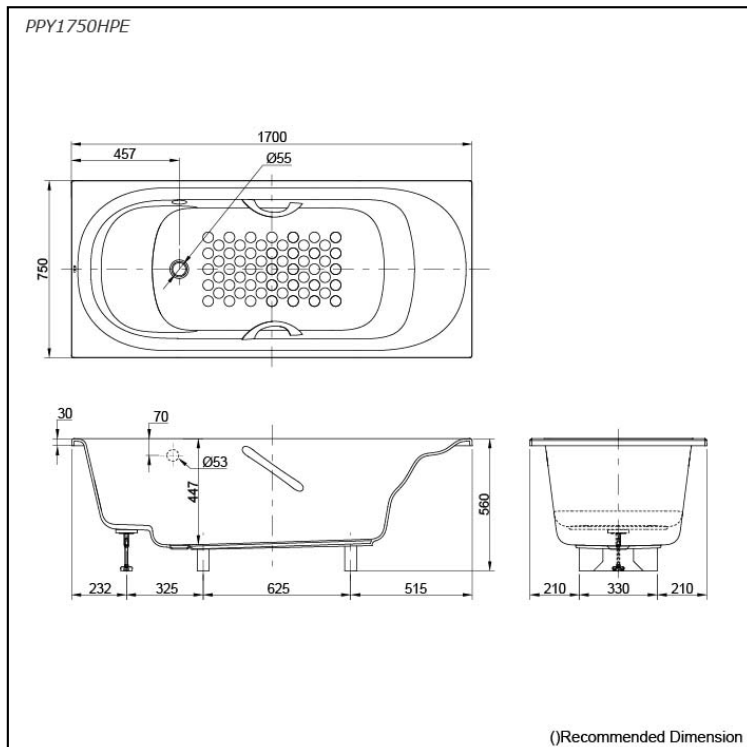

Specifications

Size:	1700W x 750D x 560H mm
Material:	"Pearl" Acrylic (Artificial Marble)
Actual Capacity:	203L
Pop-up Waste:	Not Included

Parts description

Fitting is **not** included.

- **PPY1750HPE**
"Pearl" Acrylic Artificial Marble Non-Apron Bathtub (w/ Hand Grip)

Optional Parts

- DB505R-2A or B
A: For vertical drain
B: For horizontal drain
Pop-up Waste (Push-button switch)
- DB903R-2A or B
A: For vertical drain
B: For horizontal drain
Pop-up Waste (Step-button switch)