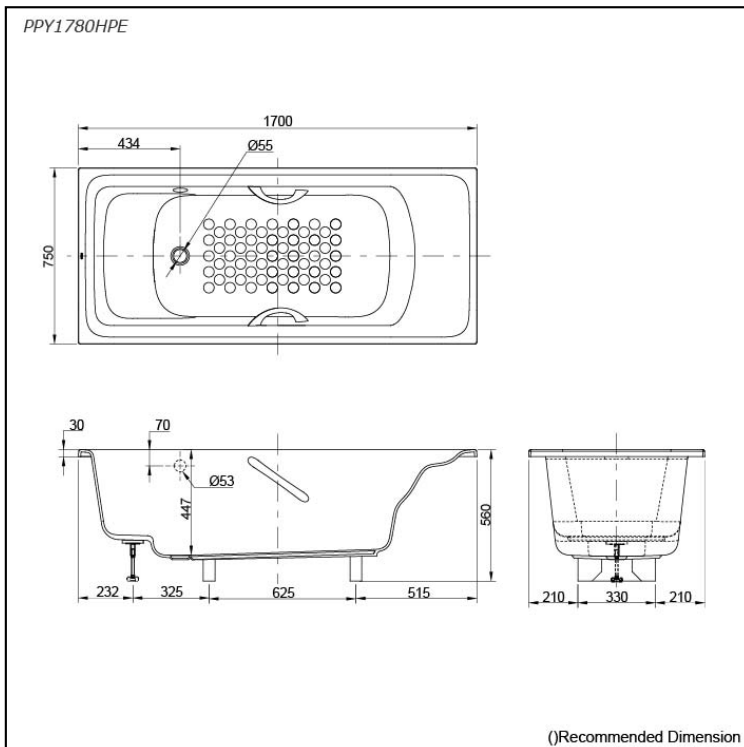

Specifications

Size:	1700W x 750D x 560H mm
Material:	"Pearl" Acrylic (Artificial Marble)
Actual Capacity:	203L
Pop-up Waste:	Not Included

Parts description

Fittings is **not** included.

- **PPY1780HPE**
"Pearl" Acrylic Artificial Marble Non-Apron Bathtub (w/ Hand Grip)

Optional Parts

- DB505R-3A or B
A: For vertical drain
B: For horizontal drain
Pop-up Waste (Push-button switch)
- DB903R-2A or B
A: For vertical drain
B: For horizontal drain
Pop-up Waste (Step-button switch)