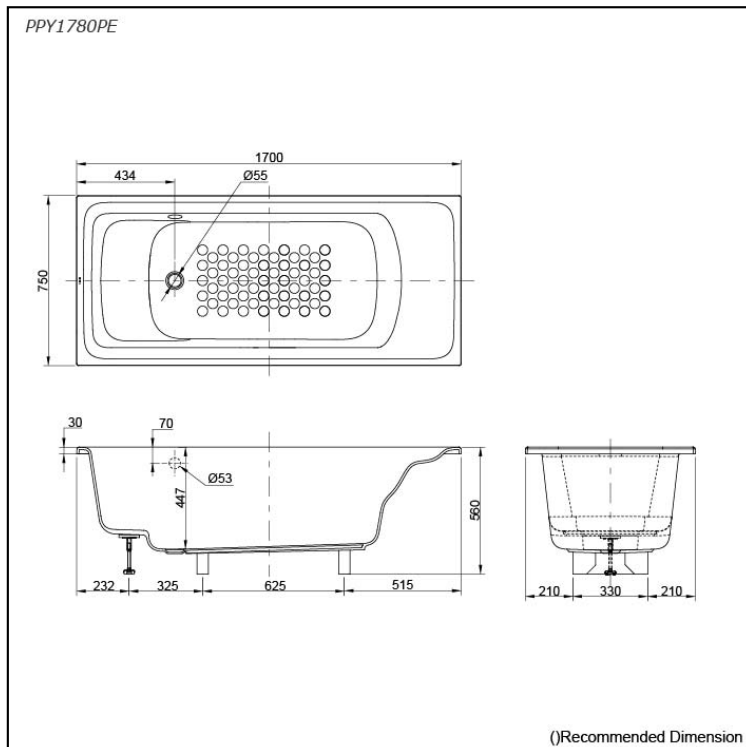

Optional Parts

- DB505R-3A or B
  A: For vertical drain
  B: For horizontal drain
  Pop-up Waste (Push-button switch)
- DB903R-2A or B
  Filler Included
  A: For vertical drain
  B: For horizontal drain
  Pop-up Waste (Step-button switch)