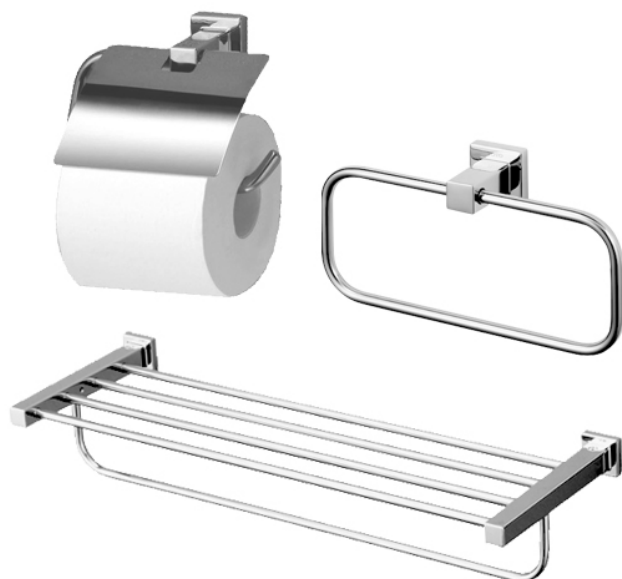

### L Selection Accessories Set

### Features

- Gorgeous and Generous Design
- Beautiful Curves, Noble Quality
- Easy to use and install

### Specifications

YH408RC: 165W x 55D x 83H mm

YTT408C: 229W x 55D x 99H mm

YTS408BC: 560W x 200D x 90H mm

### Parts description

- **YH408RC**  
Paper Holder
- **YTT408C**  
Towel Ring
- **YTS408BC**  
Towel Shelf