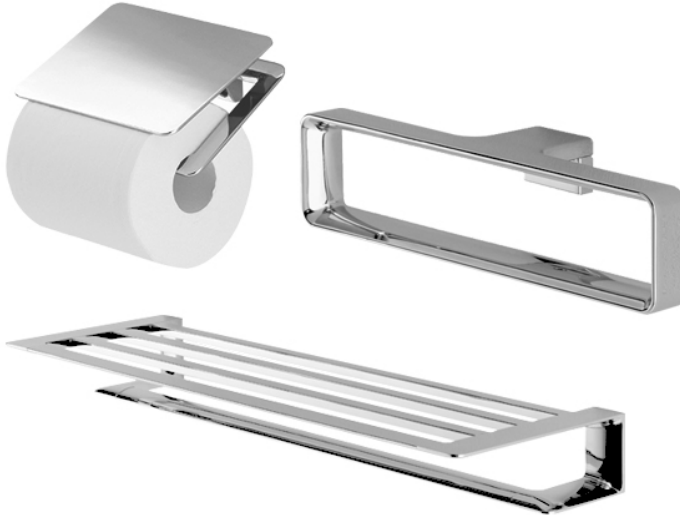

G Selection Accessories Set

Features

- Gorgeous and Generous Design
- Beautiful Curves, Noble Quality
- Easy to use and install

Specifications

YH902C: 151W x 90D x 74H mm

YTT902C: 211W x 53D x 50H mm

YTS902BC: 636W x 200D x 69H mm

Parts description

- **YH902C**
Paper Holder
- **YTT902C**
Towel Ring
- **YTS902BC**
Towel Shelf