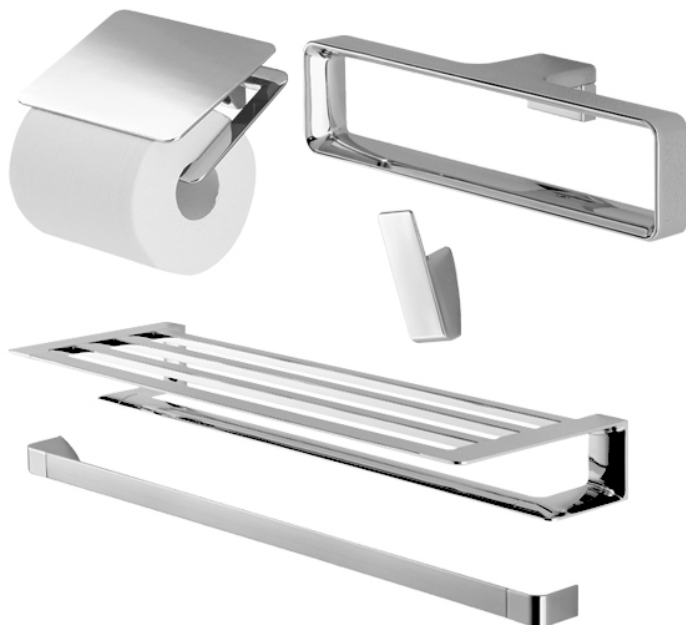

G Selection Accessories Set

Features

- Gorgeous and Generous Design
- Beautiful Curves, Noble Quality
- Easy to use and install

Specifications

YH902C:	151W x 90D x 74H mm
YTT902C:	211W x 53D x 50H mm
YTS902BC:	636W x 200D x 69H mm
YRH902C:	25W x 44D x 68H mm
YT902S6C:	628W x 44D x 25H mm

Parts description

- **YH902C**
Paper Holder
- **YTT902C**
Towel Ring
- **YTS902BC**
Towel Shelf
- **YRH902C**
Robe Hook
- **YT902S6C**
Towel Bar