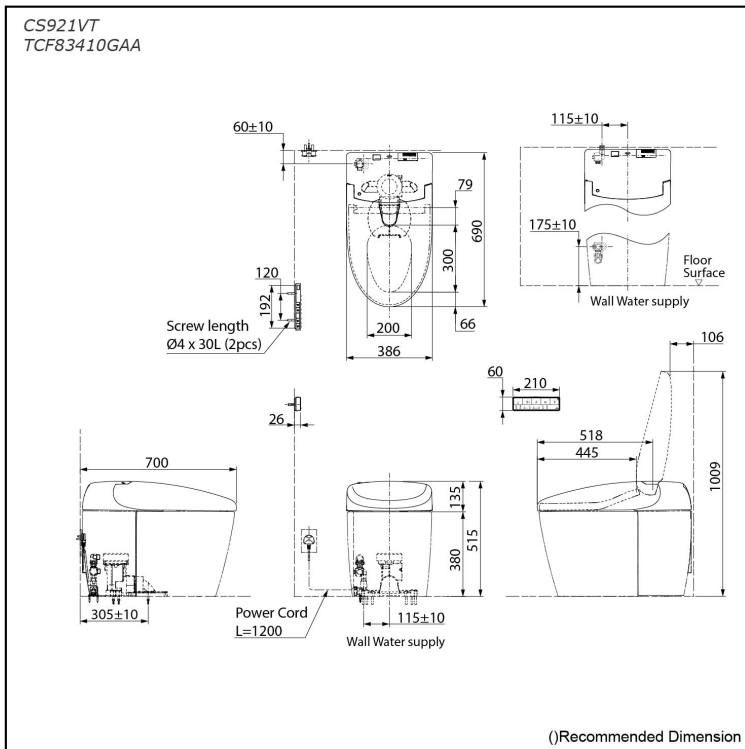

Specifications

Flush system:	TORNADO FLUSH
Water Use:	3.8L / 3.0L
Rough-in:	305 mm
Bowl Shape:	Elongated
Water Pressure:	0.05MPa~0.75MPa
Power Rating:	220~240V, 50/60Hz, 843~852W
Length of Power Cord:	1.2 m
Material:	Bowl -Vitreous China Seat & Cover -Plastic Remote Controller -Plastic
Size:	386Wx690Dx515H mm

Parts description

- **CS921VT**
Water Closet Bowl (S-Trap)
(Rough-in 305)
- **TCF83410GAA**
WASHLET unit

Optional Parts

- T53P100VR
Floor Flange

Colors

White (#NW1)

Important Note

- Do not use other water than allowed by the laws and ordinances of the region of use. Only use portable water.