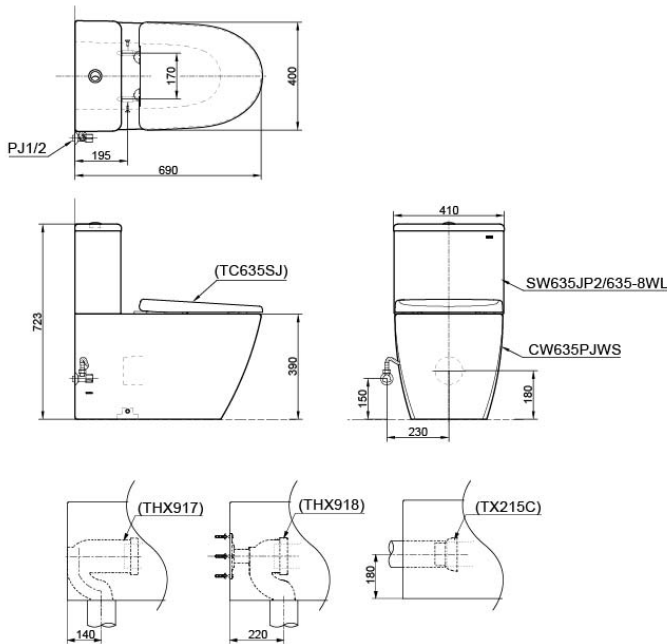

CW635PJWS / SW635JP2/635-8WL

Features

- Stylish design, high profile Close Coupled Toilet
- Dual Flush System
- Wall-Faced Styling with concealed trapway for easy cleaning

Specifications

Flush system:	Wash Down
Water Use:	4.5L / 3L
Rough-in:	180 mm (TX215C)
Rough-in:	220 mm (THX918)
Rough-in:	140 mm (THX917)
Bowl Shape:	Elongated
Water Pressure:	0.05MPa~0.75MPa
Size:	410Wx690Dx723H mm

Parts description

Seat & Cover is **not included**.
Stop Valve & Flexible Hose is **included**.

- **CW635PJWS**
Elongated Close Coupled Toilet w/ Fixing Brackets (P-Trap)
(Rough-in 180)
- **SW635JP2/635-8WL**
Tank & Lid w/ Tank Trim

Optional Parts

- TC635SJ
Soft Close Seat & Cover (Urea Resin)
- TX215C (P-Trap)
Slip-in Connector (Rough-in H=180)
- THX918 (S-Trap)
S-Connector (Rough-in 220)
- THX917 (S-Trap)
S-Connector (Rough-in 140)