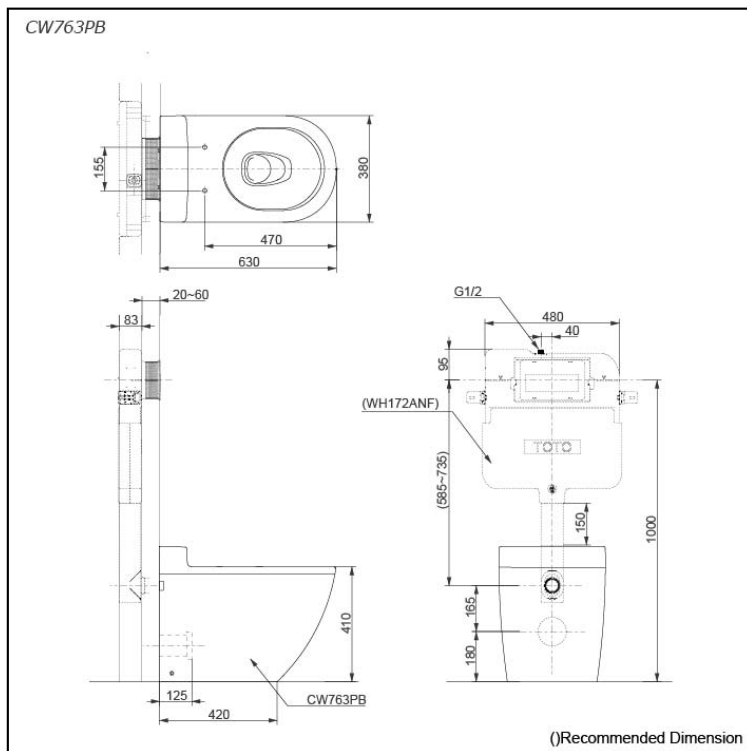

BASIC+ WALL FACED TOILET

Features

- Elegant styling exclusively for Basic + design suite
- TORNADO FLUSH for powerful flushing effect with less amount of water
- CEFIONTECT technology: super smooth, ion barrier glazing for a clean toilet bowl
- Dual Flush System
- WATER SAVING
- Softclose Seat & Cover

Specifications

Flush system:	TORNADO FLUSH
Water Use:	4.8L / 3L
Rough-in:	H=180 mm
Bowl Shape:	D-Shape
Water Pressure:	0.05MPa~0.75MPa
Size:	380W x 630D x 483H mm

Parts description

Seat & Cover is **not included**.

- **CW763PB**
D-Shape Wall Faced Closet Bowl (P-Trap)
(Rough-in 180)

Optional Parts

- TC384CVK
Soft Close Seat & Cover (Urea Resin)
- WH172ANF
Concealed Cistern w/o Frame
- MB174P
Flush Panel

Colors

White (CEFIONTECT)