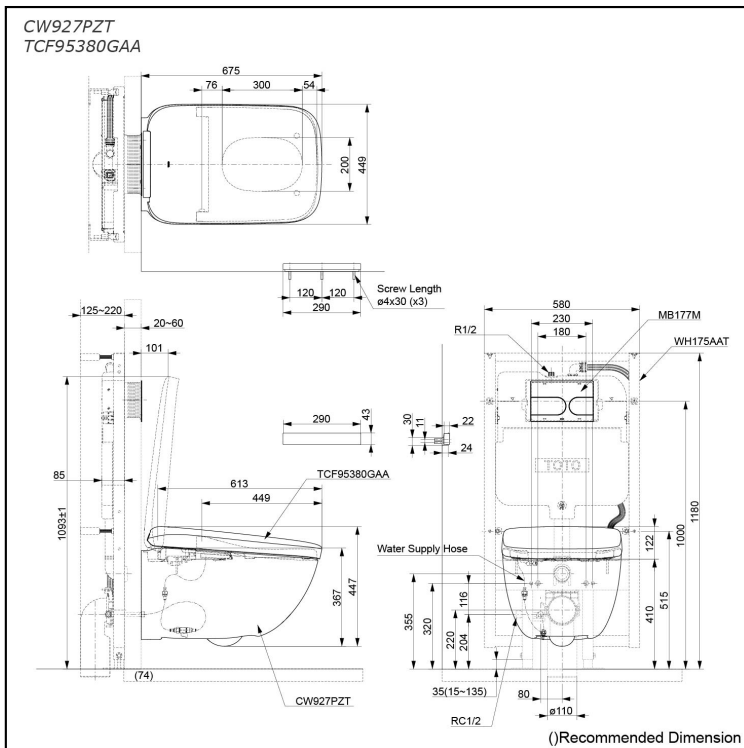

NEOREST WX Luxurious Smart Toilet

Features

- New TORNADO FLUSH uses less water to produce powerful streams of water that travels along a hairpin curve of new RIMLESS DESIGN bowl creating a 360 degree of cleaning power that washes every spot
- PREMIST, a fine spray of mist making it difficult for dirt to adhere
- EWATER+ not only keeps toilet bowl and nozzle clean by preventing bacterial with sanitizing effect but is also sprayed under the seat to prevent other accumulated waste, ensures a long-lasting cleanliness
- Automatic operation: Lid opens, closes and toilet flushes when sensor is activated
- AIR-IN WONDERWAVE uses air rich water droplets to produce comfortable cleaning sensation
- HEATED SEAT with temperature control
- Auto powerful DEODORIZER activates after every usage
- Adjustable WARM AIR DRYING

Specifications

Flush system:	TORNADO FLUSH
Water Use:	4.5L / 3.0L
Rough-in:	H=220 mm
Bowl Shape:	Elongated
Water Pressure:	0.05MPa~0.75MPa
Power Rating:	220~240V, 50/60Hz, 834~845W
Length of Power Cord:	0.5 m
Material:	Bowl -Vitreous China Seat & Cover -Plastic Remote Controller -Aluminium
Size:	449Wx675Dx447H mm

Parts description

- **CW927PZT**
  Water Closet Bowl (P-Trap)
  (Rough-in 220)
- **TCF95380GAA**
  WASHLET unit
- **WH175AAT**
  Concealed Cisten w/Frame
- **MB177M**
  Flush Panel

Colors

White (#NW1)