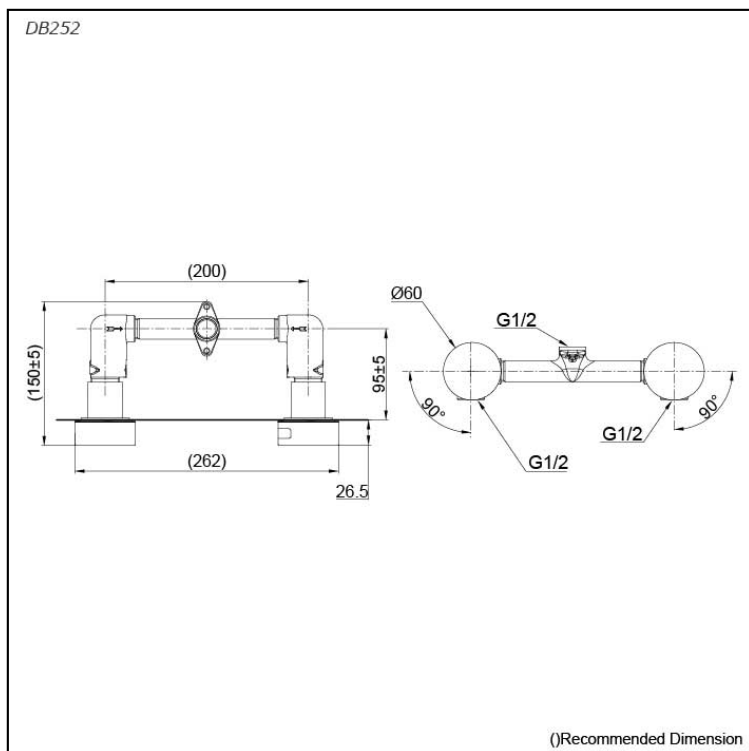

CI CONTEMPORARY Shower Mixer

Features

- Contemporary styling

Specifications

Finish: Chrome
 Material: Brass
 Water Pressure: 0.05MPa~0.75MPa

Parts description

- **DB252**
Shower Mixer
- **DBS111**
Bath Spout

()Recommended Dimension