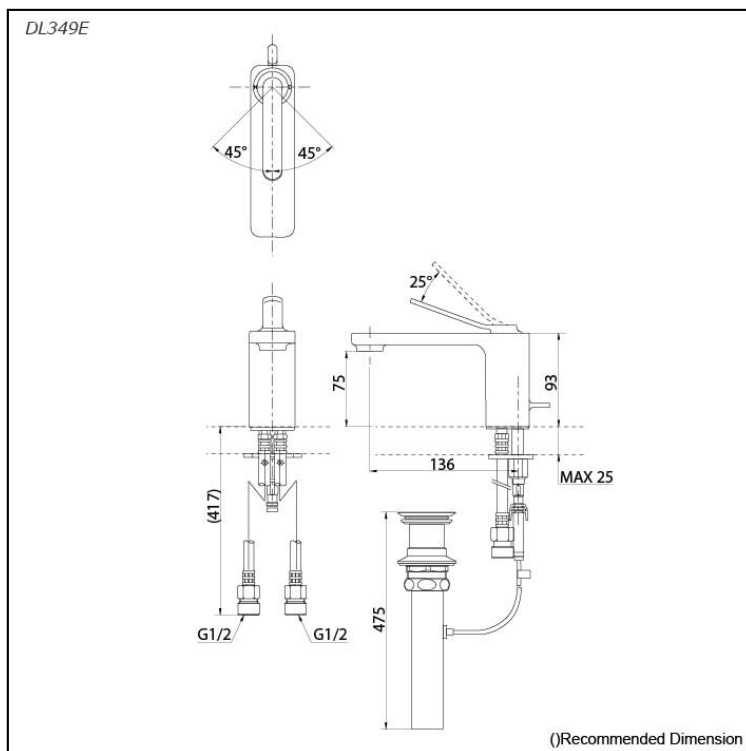

**RENESSE**  
Single Lever Lavatory Faucet  
(w/ Pop-up Waste)

### Specifications

Finish: Nickel Chrome

Water Pressure: 0.05MPa~0.75MPa

### Parts description

- **DL349E**  
Single Lever Lavatory Faucet  
(w/ Pop-up Waste)

## Flow Rate

DL349E