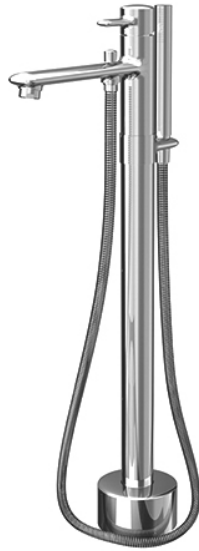

*BASIC+*  
Floor Standing Bath & Shower Set

### Features

- To complement the Basic+ design suite
- Durable finishes

### Specifications

Finish: Nickel Chrome

Water Pressure: 0.05MPa~0.75MPa

### Parts description

- **DM334CFS**  
Floor Standing Bath & Shower Set