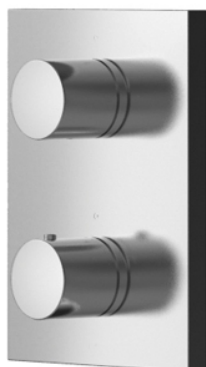

CI CONTEMPORARY  
Thermostat Bath or Shower Mixer  
(w/ Stop Valve)

### Features

- Sleek and Meticulous Design
- Smooth Operation Mixer

### Specifications

Finish: Nickel Chrome  
Dimension: 150W x 200H mm

### Parts description

- **DP420/DV420**  
Thermostat Bath or Shower Mixer  
(w/ Stop Valve)