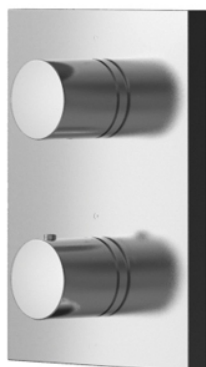

CI CONTEMPORARY
Thermostat Shower Mixer
(w/ Diverter and Stop Valve)

Features

- Sleek and Meticulous Design
- Smooth Operation Mixer

Specifications

Finish: Nickel Chrome
Dimension: 150W x 200H mm

Parts description

- **DP421/DV421**
Thermostat Shower Mixer
(w/ Diverter and Stop Valve)