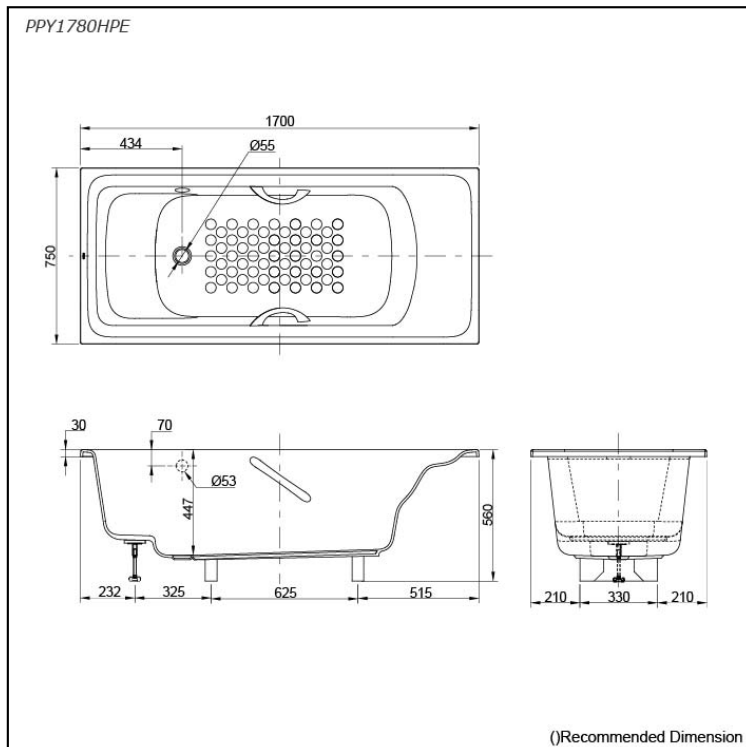

Specifications

Size:	1700W x 750D x 560H mm
Material:	"Pearl" Acrylic (Artificial Marble)
Actual Capacity:	203L
Pop-up Waste:	Not Included

Parts description

Fittings is **not included**.

- **PPY1780HPE**
"Pearl" Acrylic Artificial Marble Non-Apron Bathtub (w/ Hand Grip)

Optional Parts

- DB505R-3A or B
A: For vertical drain
B: For horizontal drain
Pop-up Waste (Push-button switch)
- DB903R-2A or B
A: For vertical drain
B: For horizontal drain
Pop-up Waste (Step-button switch)