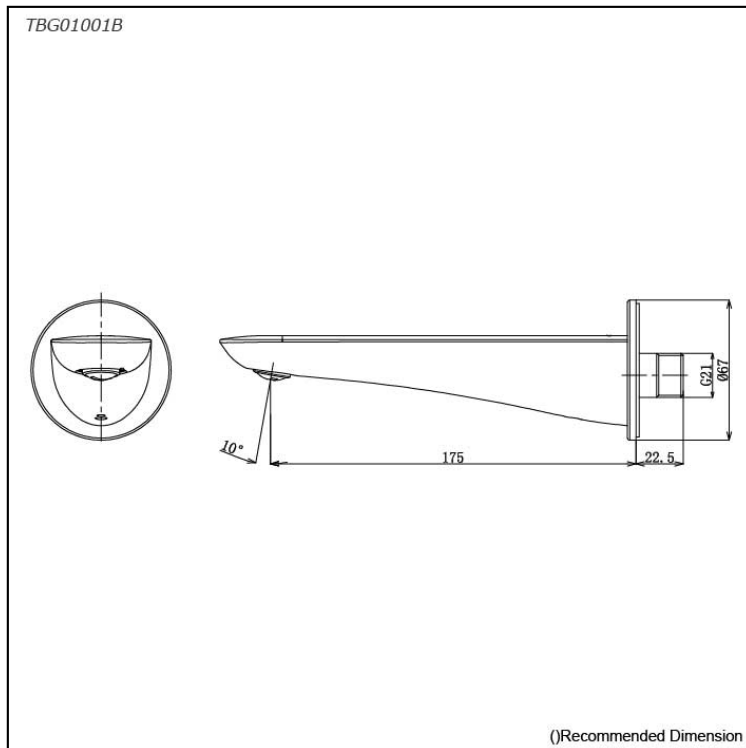

### Specifications

Material: Brass

### Parts description

- **TBG01001B**  
Bath Spout