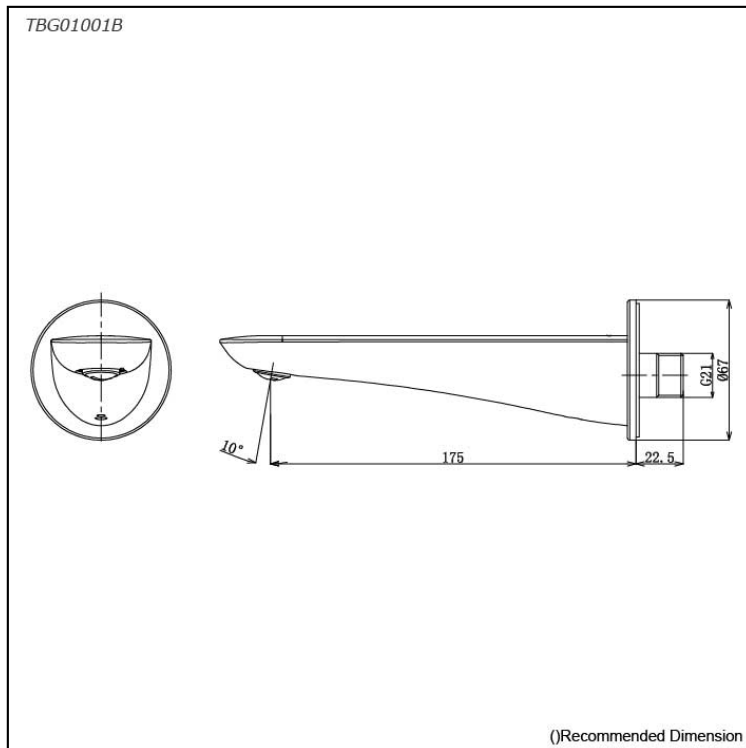

GS Series
Bath Spout

Features

- Design Concept is Gorgeous and Regal
- The PVD finishes provides both beauty and strength, adding rich color to the bathroom space

Specifications

Material: Brass

Parts description

- **TBG01001B**
Bath Spout

Flow Rate

TBG01001B