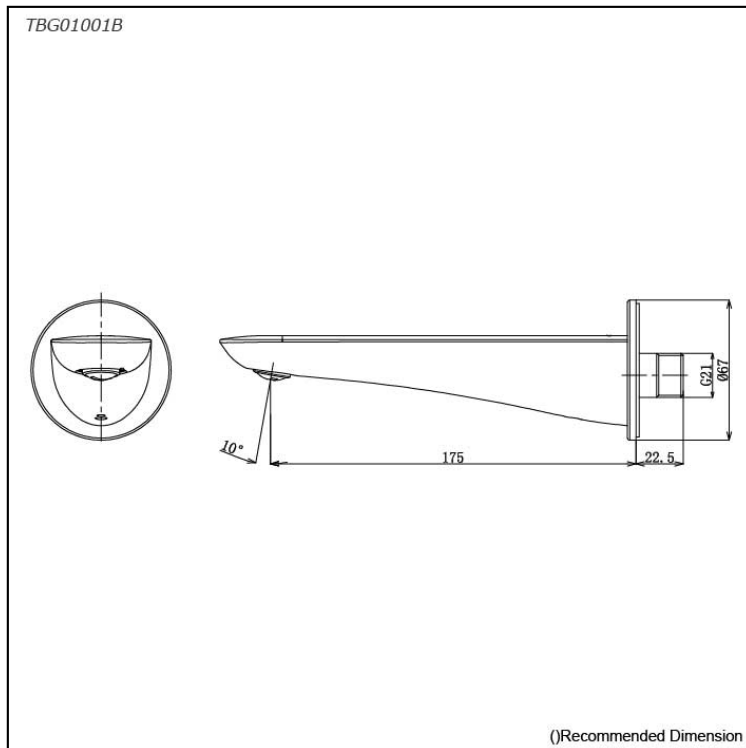

LB Series
Bath Spout

Features

- Design Concept is Life and Branch

Specifications

Finish: Chrome
Material: Brass

Parts description

- **TBG01001B**
Bath Spout

Flow Rate